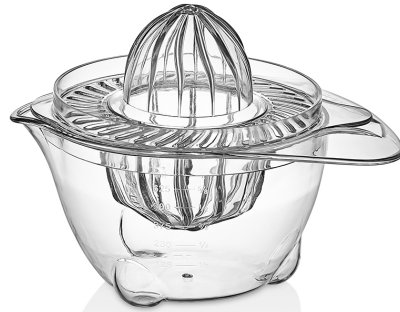

Wela Citrus Squeezer M251

Product Dimensions 188x138x95 mm | Material PS | Quantity in Box 36 pcs | Box CBM 0.114 m³ | Bpa Free