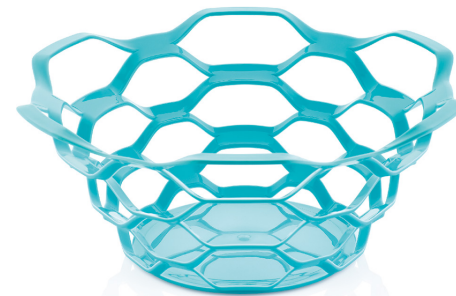

Basket Bowl M202

Product Dimensions 295x295x83 mm | Material PS | Quantity in Box 24 pcs | Box CBM 0.045 m³ | Bpa Free

Origamy Bowl M201

Product Dimensions 258x258x105 mm | Material PS | Quantity in Box 40 pcs | Box CBM 0.024 m³ | Bpa Free

Oyster Bowl M203

Product Dimensions 298x290x90 mm | Material PS | Quantity in Box 24 pcs | Box CBM 0.045 m³ | Bpa Free

Origamy Bowl M201P

Product Dimensions 258x258x105 mm | Material PP | Quantity in Box 40 pcs | Box CBM 0.024 m³ | Bpa Free