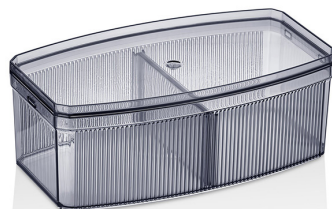

Perle Organizer 1 L M87

Product Dimensions 202x115x78 mm | Material PS | Quantity in Box 12 pcs | Box CBM 0.023 m³ | Bpa Free