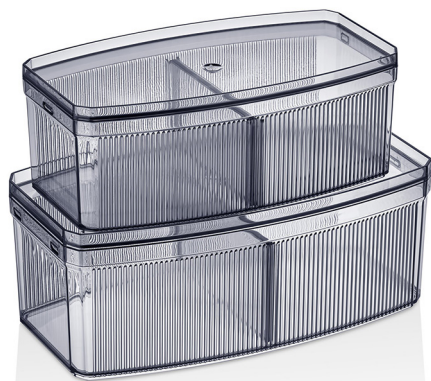

Perle Lunch Box 1L Airtight M165

Product Dimensions 228x106x86 mm | Material PS | Quantity in Box 12 pcs | Box CBM 0.029 m³ | Bpa Free

Perle Set of 2 (0,5 L x 2) W164

Product Dimensions 200x89x106 mm | Material PS+Wood | Quantity in Box 16 pcs | Box CBM 0.035 m³ | Bpa Free

Perle Set of 2 (1 L x 2) W163

Product Dimensions 230x109x136 mm | Material PS+Wood | Quantity in Box 12 pcs | Box CBM 0.044 m³ | Bpa Free

Perle Organizer 1 L M87

Product Dimensions 202x115x78 mm | Material PS | Quantity in Box 12 pcs | Box CBM 0.023 m³ | Bpa Free

Perle Organizer 1,6 L M86

Product Dimensions 237x132x94 mm | Material PS | Quantity in Box 12 pcs | Box CBM 0.037 m³ | Bpa Free

Perle Organizer 2,6 L M85

Product Dimensions 260x150x110 mm | Material PS | Quantity in Box 12 pcs | Box CBM 0.053 m³ | Bpa Free