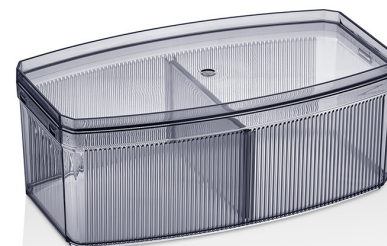

Perle Organizer 1,6 L M86

Product Dimensions 237x132x94 mm | Material PS | Quantity in Box 12 pcs | Box CBM 0.037 m³ | Bpa Free