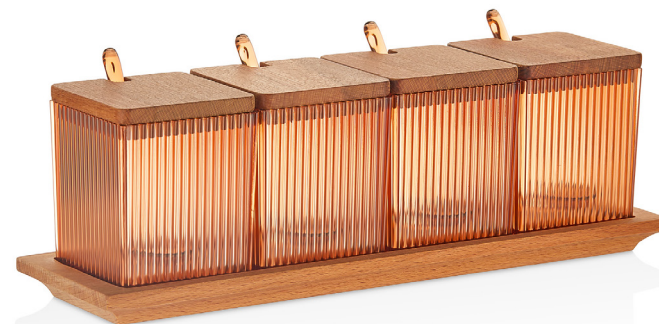

Lago Spice Jar Set of 4 with Spoons W78

Product Dimensions 320x90x103 mm | Material PS+Wood | Quantity in Box 12 pcs | Box CBM 0.048 m³ | Bpa Free

Lago Spice Jar Set of 3 with Spoons W77

Product Dimensions 253x90x103 mm | Material PS+Wood | Quantity in Box 12 pcs | Box CBM 0.038 m³ | Bpa Free

Lago Spice Jar Set of 3 M77STR

Product Dimensions 236x82x110 mm | Material PS | Quantity in Box 12 pcs | Box CBM 0.030 m³ | Bpa Free

Lago Spice Jar With Wood Lid 0,30 L W76STR

Product Dimensions 75x75x90 mm | Material PS+Wood | Quantity in Box 24 pcs | Box CBM 0.015 m³ | Bpa Free

Lago Spice Jar Set of 3 with Spoons W77STR

Product Dimensions 255x90x90 mm | Material PS+Wood | Quantity in Box 12 pcs | Box CBM 0.038 m³ | Bpa Free

Lago Spice Jar Set of 4 with Spoons W78STR

Product Dimensions 320x90x103 mm | Material PS+Wood | Quantity in Box 12 pcs | Box CBM 0.048 m³ | Bpa Free