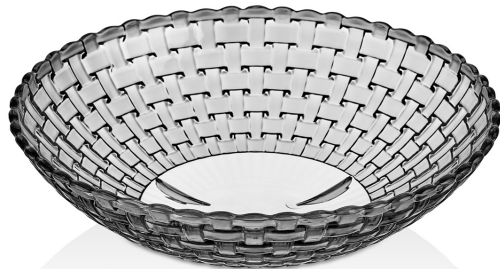

Basket Bowl M202

Product Dimensions 295x295x83 mm | Material PS | Quantity in Box 24 pcs | Box CBM 0.045 m³ | Bpa Free