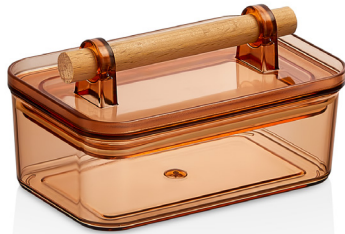

Baul 0,4 L Storage Box with Wood Handle M9K

Product Dimensions 145x92x80 mm | Material PS+Wood | Quantity in Box 36 pcs | Box CBM 0.044 m³ | Bpa Free