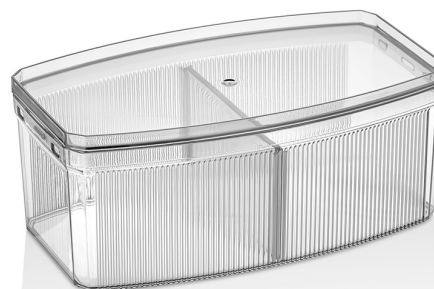

Perle Organizer 2,6 L M85

Product Dimensions 260x150x110 mm | Material PS | Quantity in Box 12 pcs | Box CBM 0.053 m³ | Bpa Free