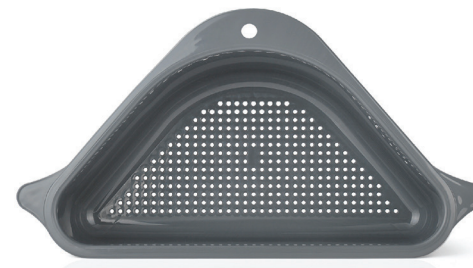

Flexo Sink Basket M298

Product Dimensions 322x175x95 mm | Material PP | Quantity in Box 24 pcs | Box CBM 0.028 m³ | Bpa Free