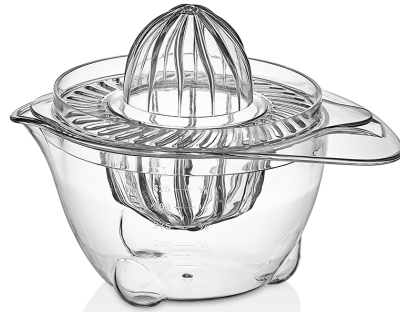

Wela Citrus Squeezer M251

Product Dimensions 188x138x95 mm | Material PS | Quantity in Box 36 pcs | Box CBM 0.114 m³ | Bpa Free