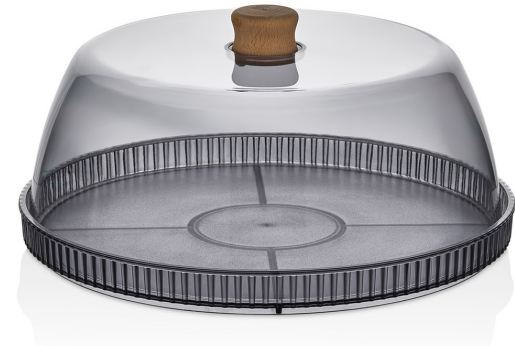

Product Dimensions 240x240x100 mm | Material PS+Wood | Quantity in Box 8 pcs | Box CBM 0.054 m<sup>3</sup> | Bpa Free

Swan Cake Holder Ø 29 cm W2

Product Dimensions 290x290x120 mm | Material PS+Wood | Quantity in Box 8 pcs | Box CBM 0.095 m<sup>3</sup> | Bpa Free

Swan Cake Holder Ø 29 cm W2STR

Product Dimensions 290x290x120 mm | Material PS+Wood | Quantity in Box 8 pcs | Box CBM 0.095 m<sup>3</sup> | Bpa Free

Luna Pedestal Cake Stand Ø 29 cm M2

Product Dimensions 276x276x125 mm | Material PS | Quantity in Box 8 pcs | Box CBM 0.084 m<sup>3</sup> | Bpa Free

Luna Cake Stand Ø 29 cm M2K

Product Dimensions 276x276x113 mm | Material PS | Quantity in Box 8 pcs | Box CBM 0.076 m<sup>3</sup> | Bpa Free

The colors in the product color range may differ depending on the material type and transparency.