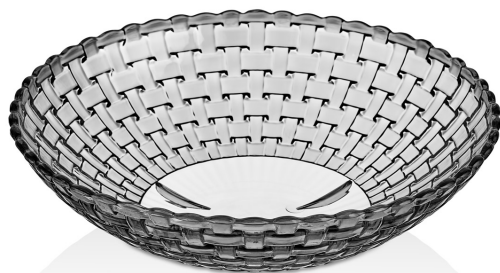

Basket Bowl M202

Product Dimensions 295x295x83 mm | Material PS | Quantity in Box 24 pcs | Box CBM 0.045 m³ | Bpa Free