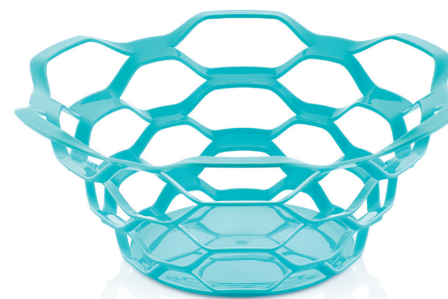

Basket Bowl M202

Product Dimensions 295x295x83 mm | Material PS | Quantity in Box 24 pcs | Box CBM 0.045 m<sup>3</sup> | Bpa Free

Origamy Bowl M201

Product Dimensions 258x258x105 mm | Material PS | Quantity in Box 40 pcs | Box CBM 0.024 m<sup>3</sup> | Bpa Free

Oyster Bowl M203

Product Dimensions 298x290x90 mm | Material PS | Quantity in Box 24 pcs | Box CBM 0.045 m<sup>3</sup> | Bpa Free

Origamy Bowl M201P

Product Dimensions 258x258x105 mm | Material PP | Quantity in Box 40 pcs | Box CBM 0.024 m<sup>3</sup> | Bpa Free