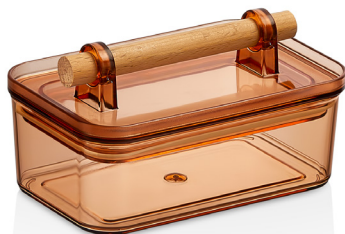

Baul 0,4 L Storage Box with Wood Handle M9K

Product Dimensions 145x92x80 mm | Material PS+Wood | Quantity in Box 36 pcs | Box CBM 0.044 m³ | Bpa Free